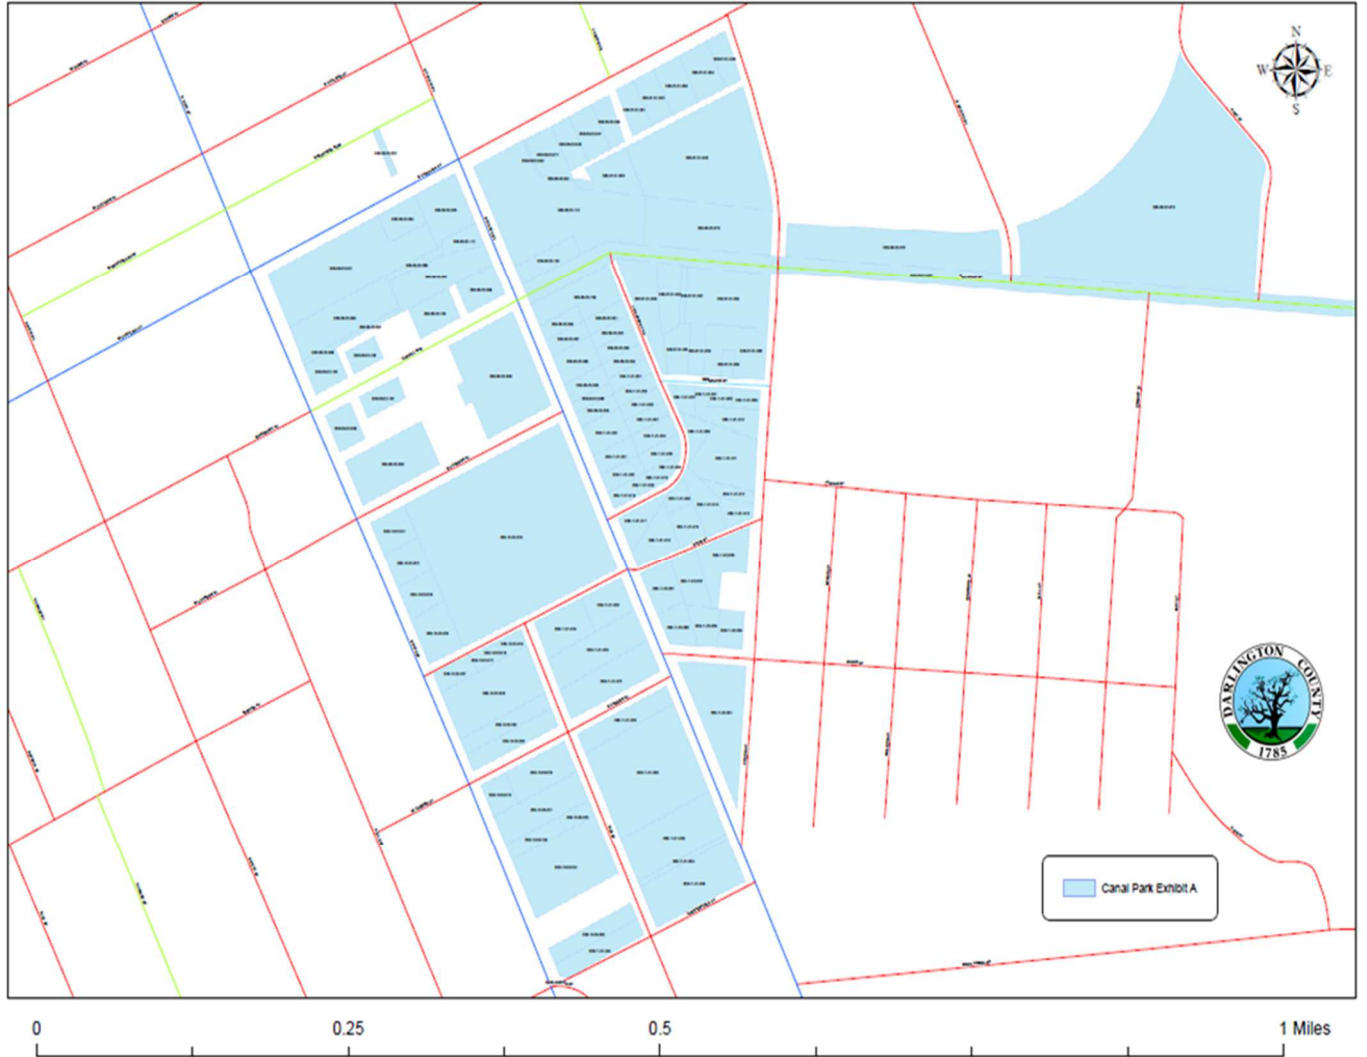

EXHIBIT A
to CITY OF HARTSVILLE ORDINANCE 4346

Prepared by Darlington County GIS on: 9/4/2018