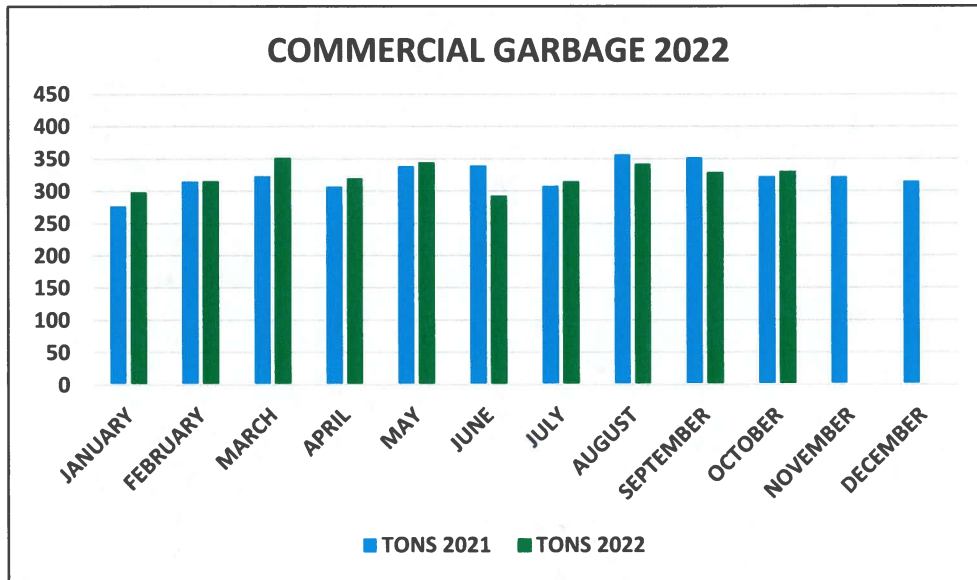

Monthly Departmental Report: Environmental Services

October

2022

Departmental Report: Environmental Services

COMMINGLE MRF 2022

<u>MONTH</u>	<u>TONS 2021</u>	<u>TONS 2022</u>	<u>GAIN/LOSS</u>
JANUARY	17.77	17.56	-0.21
FEBRUARY	22.34	15.33	-7.01
MARCH	18.39	17.35	-1.04
APRIL	14.52	17.04	2.52
MAY	17.26	16.84	-0.42
JUNE	22.69	19.51	-3.18
JULY	17.21	13.3	-3.91
AUGUST	16.91	16.06	-0.85
SEPTEMBER	22.14	14.82	-7.32
OCTOBER	15.72	16.32	0.6
NOVEMBER	20.42		
DECEMBER	25.68		
TOTALS	231.05		

Departmental Report: Environmental Services

COMMERCIAL GARBAGE 2022

<u>MONTH</u>	<u>TONS 2021</u>	<u>TONS 2022</u>	<u>GAIN/LOSS</u>
JANUARY	276.77	297.7	20.93
FEBRUARY	314.57	315.31	0.74
MARCH	323.26	351.51	28.25
APRIL	306.61	319.66	13.05
MAY	338.68	344.2	5.52
JUNE	339.69	292.67	-47.02
JULY	307.8	314.76	6.96
AUGUST	356.34	341.29	-15.05
SEPTEMBER	351.49	328.73	-22.76
OCTOBER	322.25	330.25	8.00
NOVEMBER	321.52		
DECEMBER	314.74		
TOTALS	3873.72		