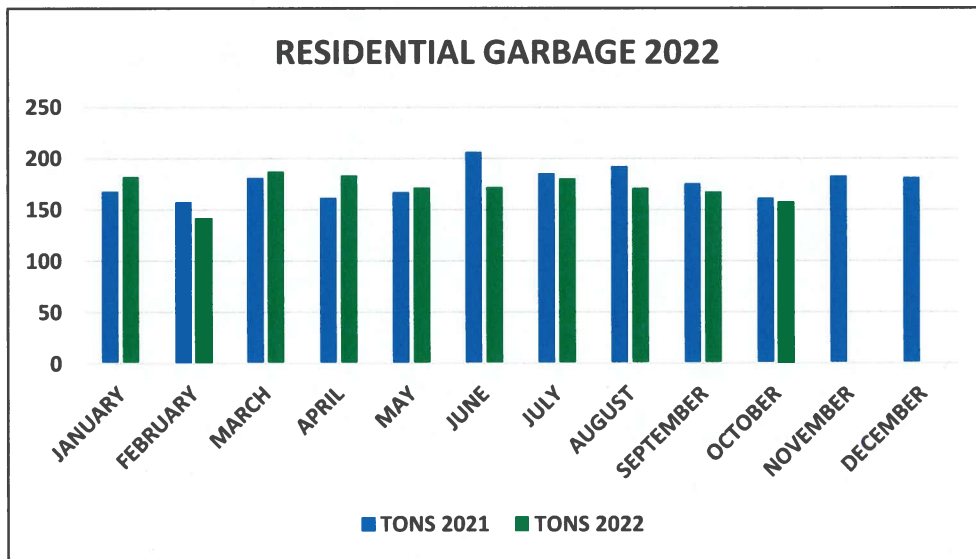

Monthly Departmental Report: Environmental Services

October

2022

Departmental Report: Environmental Services

COMMINGLE MRF 2022

<u>MONTH</u>	<u>TONS 2021</u>	<u>TONS 2022</u>	<u>GAIN/LOSS</u>
JANUARY	17.77	17.56	-0.21
FEBRUARY	22.34	15.33	-7.01
MARCH	18.39	17.35	-1.04
APRIL	14.52	17.04	2.52
MAY	17.26	16.84	-0.42
JUNE	22.69	19.51	-3.18
JULY	17.21	13.3	-3.91
AUGUST	16.91	16.06	-0.85
SEPTEMBER	22.14	14.82	-7.32
OCTOBER	15.72	16.32	0.6
NOVEMBER	20.42		
DECEMBER	25.68		
TOTALS	231.05		

Departmental Report: Environmental Services

COMMERCIAL GARBAGE 2022

<u>MONTH</u>	<u>TONS 2021</u>	<u>TONS 2022</u>	<u>GAIN/LOSS</u>
JANUARY	276.77	297.7	20.93
FEBRUARY	314.57	315.31	0.74
MARCH	323.26	351.51	28.25
APRIL	306.61	319.66	13.05
MAY	338.68	344.2	5.52
JUNE	339.69	292.67	-47.02
JULY	307.8	314.76	6.96
AUGUST	356.34	341.29	-15.05
SEPTEMBER	351.49	328.73	-22.76
OCTOBER	322.25	330.25	8.00
NOVEMBER	321.52		
DECEMBER	314.74		
TOTALS	3873.72		

Departmental Report: Environmental Services

RESIDENTIAL GARBAGE 2022

<u>MONTH</u>	<u>TONS 2021</u>	<u>TONS 2022</u>	<u>GAIN/LOSS</u>
JANUARY	167.5	181.95	14.45
FEBRUARY	157.31	141.85	-15.46
MARCH	181.04	187.37	6.33
APRIL	161.74	183.44	21.7
MAY	167.21	171.54	4.33
JUNE	206.35	171.89	-34.46
JULY	185.43	180.31	-5.12
AUGUST	192.34	171.03	-21.31
SEPTEMBER	175.46	167.38	-8.08
OCTOBER	160.9	157.42	-3.48
NOVEMBER	182.47		
DECEMBER	180.92		
TOTALS	2118.67		