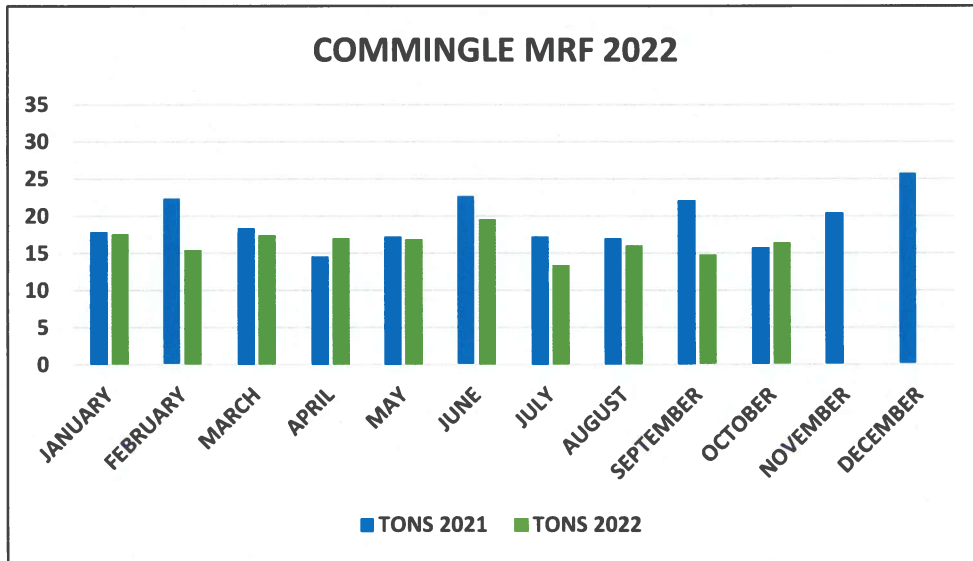

Monthly Departmental Report: Environmental Services

October

2022

Departmental Report: Environmental Services

COMMINGLE MRF 2022

<u>MONTH</u>	<u>TONS 2021</u>	<u>TONS 2022</u>	<u>GAIN/LOSS</u>
JANUARY	17.77	17.56	-0.21
FEBRUARY	22.34	15.33	-7.01
MARCH	18.39	17.35	-1.04
APRIL	14.52	17.04	2.52
MAY	17.26	16.84	-0.42
JUNE	22.69	19.51	-3.18
JULY	17.21	13.3	-3.91
AUGUST	16.91	16.06	-0.85
SEPTEMBER	22.14	14.82	-7.32
OCTOBER	15.72	16.32	0.6
NOVEMBER	20.42		
DECEMBER	25.68		
TOTALS	231.05		

Departmental Report: Environmental Services

COMMERCIAL GARBAGE 2022

<u>MONTH</u>	<u>TONS 2021</u>	<u>TONS 2022</u>	<u>GAIN/LOSS</u>
JANUARY	276.77	297.7	20.93
FEBRUARY	314.57	315.31	0.74
MARCH	323.26	351.51	28.25
APRIL	306.61	319.66	13.05
MAY	338.68	344.2	5.52
JUNE	339.69	292.67	-47.02
JULY	307.8	314.76	6.96
AUGUST	356.34	341.29	-15.05
SEPTEMBER	351.49	328.73	-22.76
OCTOBER	322.25	330.25	8.00
NOVEMBER	321.52		
DECEMBER	314.74		
TOTALS	3873.72		