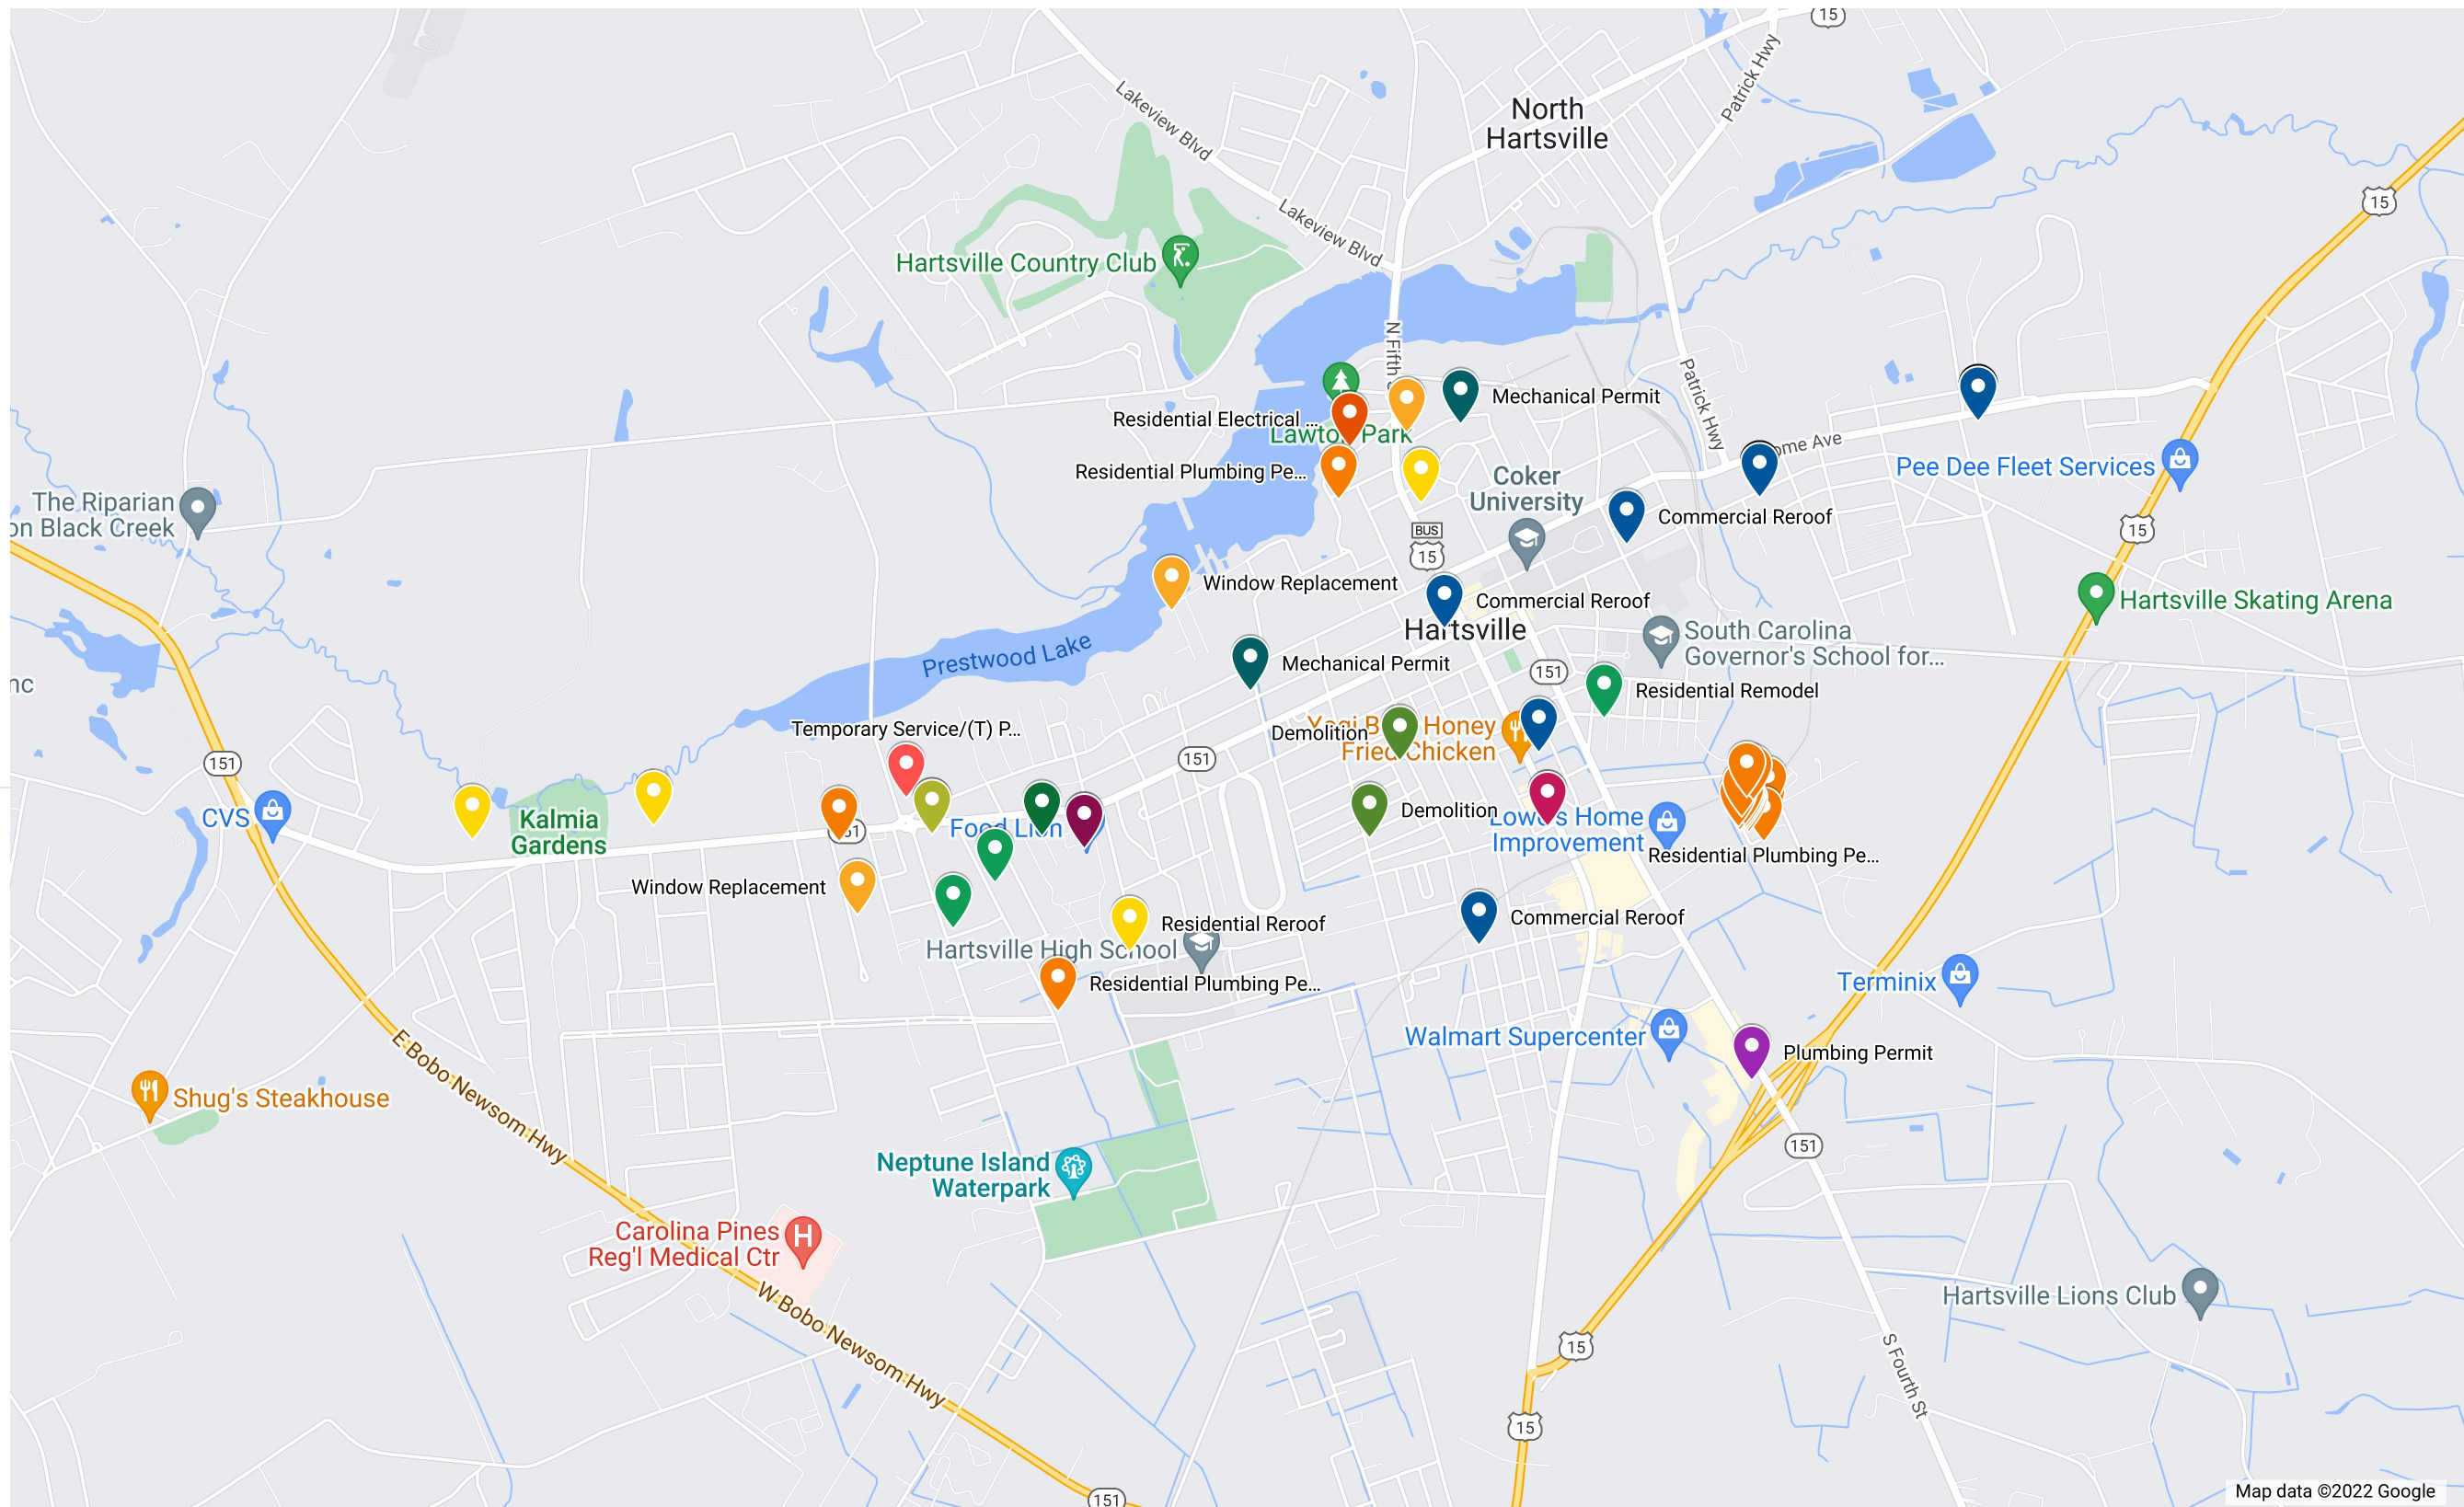

November 2022 Permit Activity

Nov 2022 Permit Activity

- 📍 Commercial Reroof
- 📍 Residential Plumbing Permit
- 📍 Residential Reroof
- 📍 Residential Remodel
- 📍 Window Replacement
- 📍 Commercial Addition
- 📍 Commercial Plumbing Permit
- 📍 Commercial Remodel
- 📍 Demolition
- 📍 Mechanical Permit
- 📍 Commercial Mechanical Permit
- 📍 Plumbing Permit
- 📍 Residential Electrical Permit
- 📍 Temporary Service/(T) Pole

Map data ©2022 Google