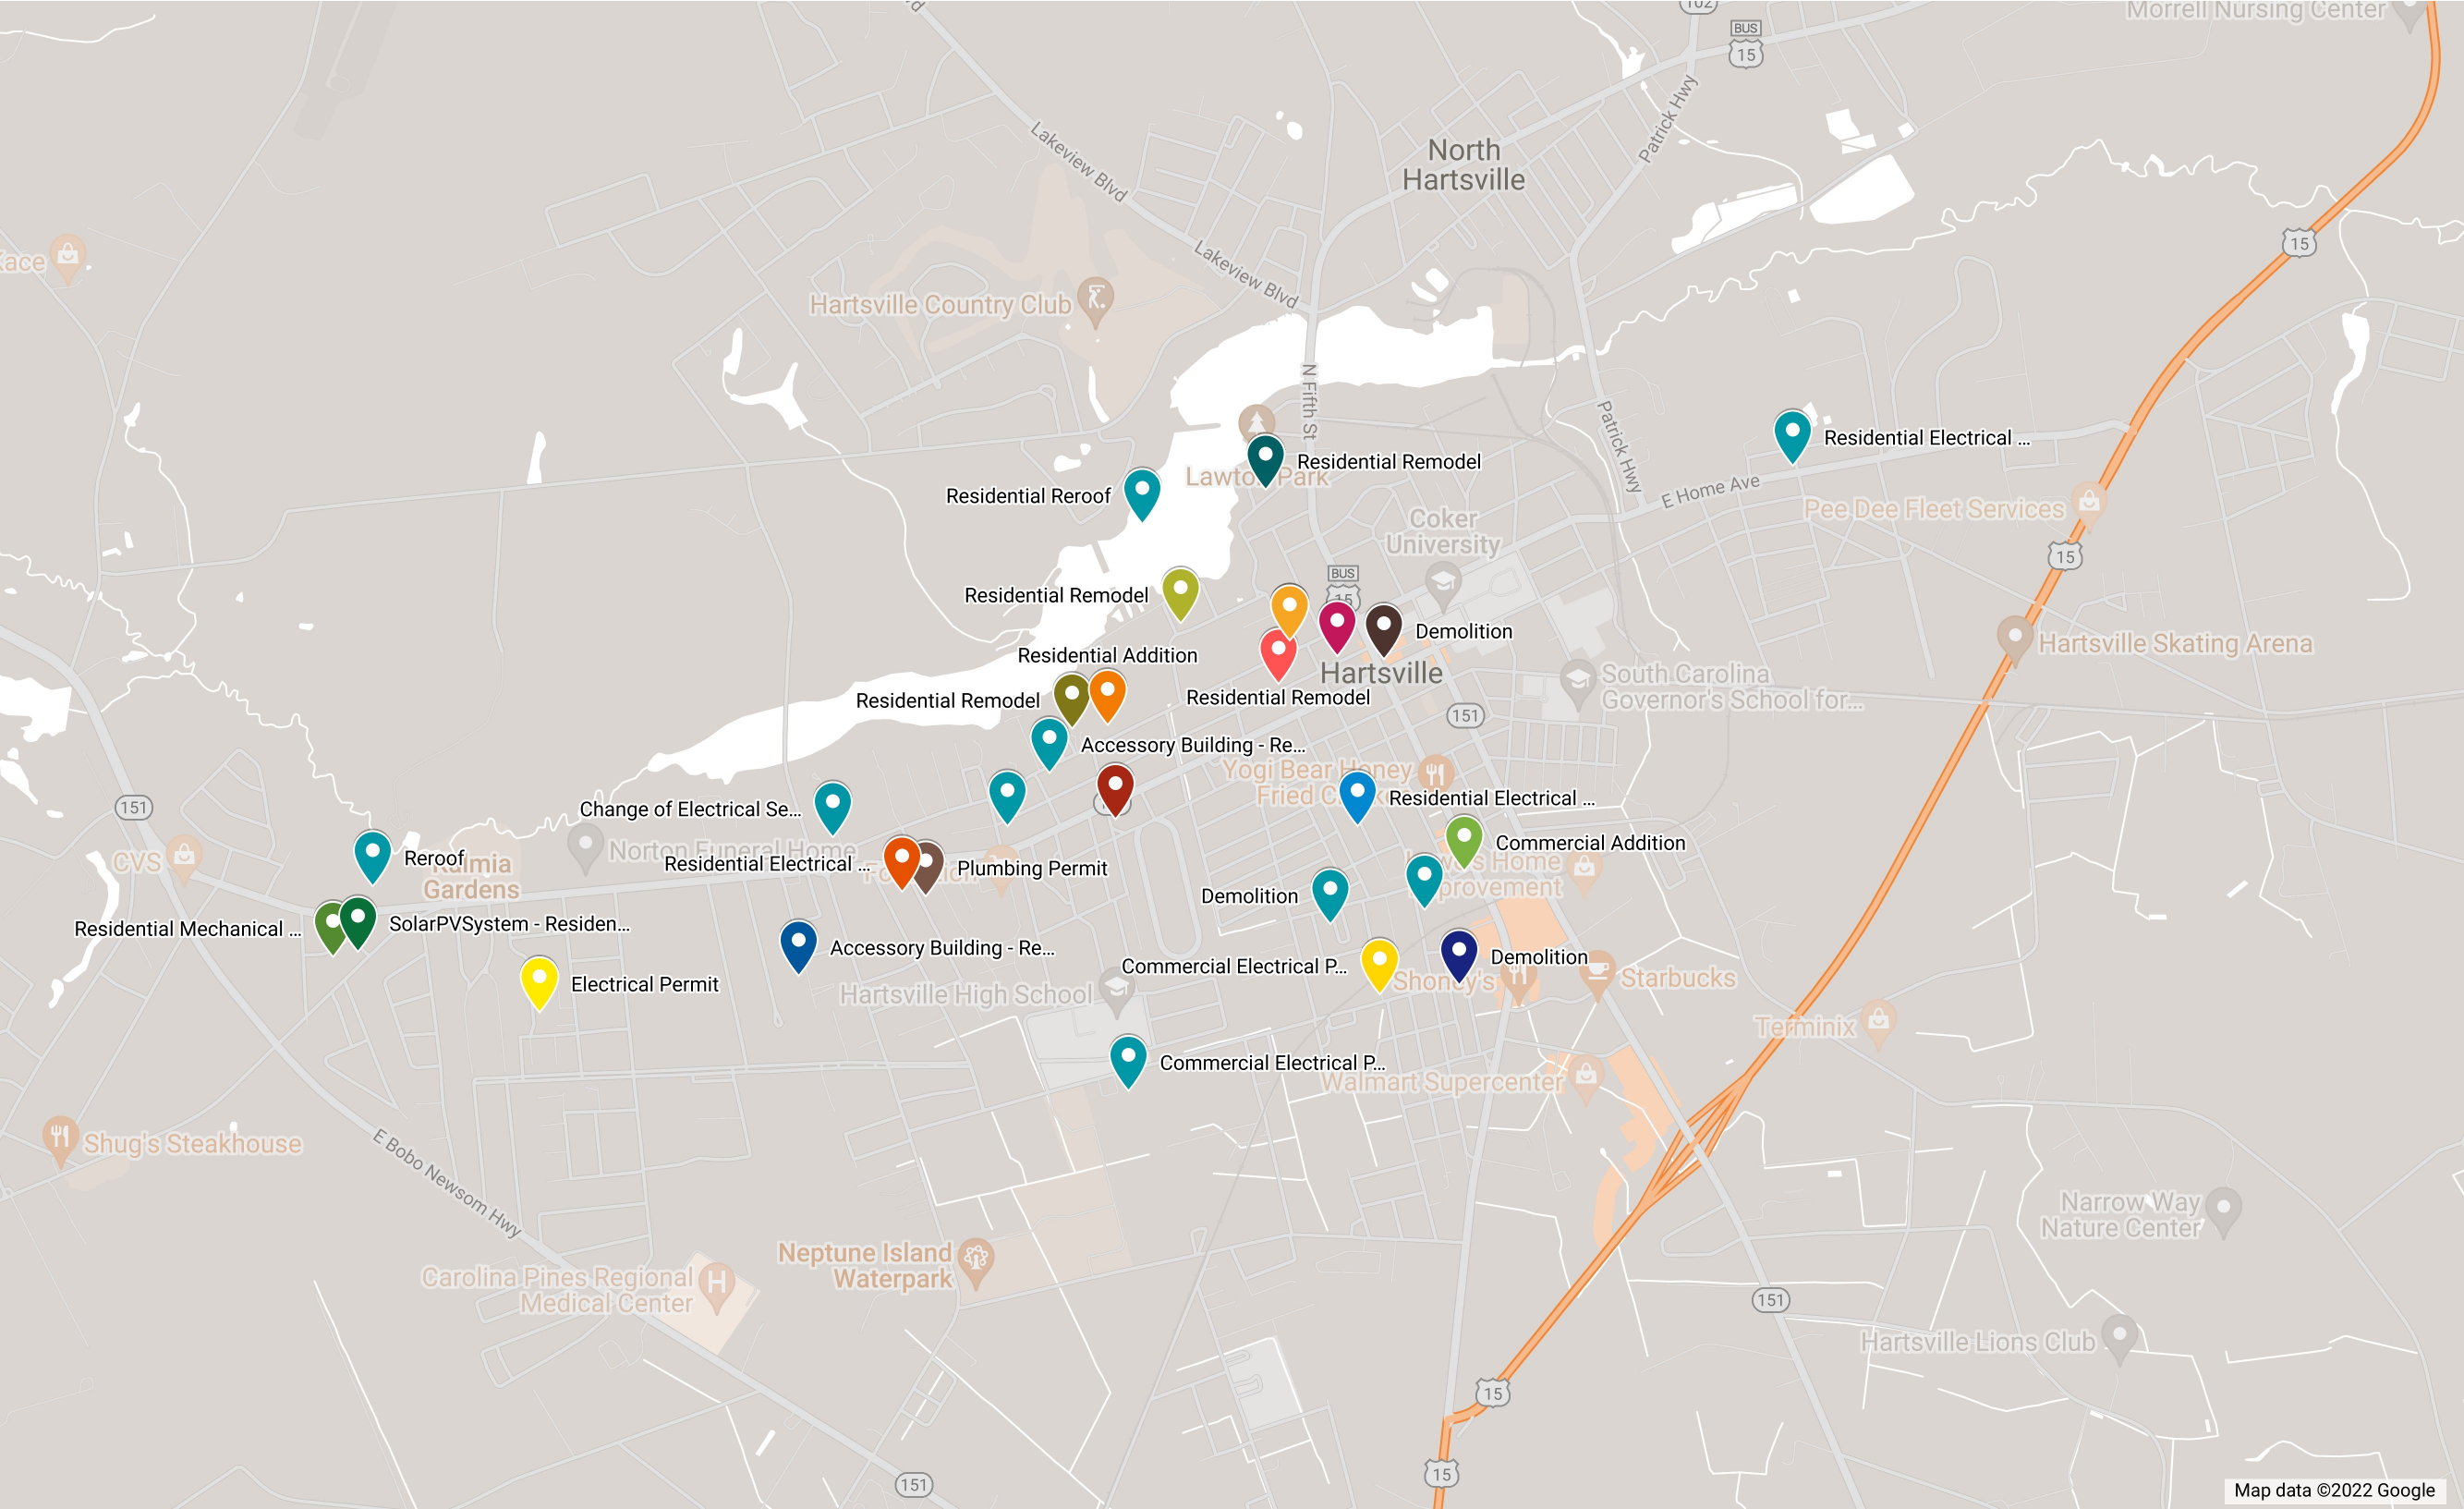

July Permits Map

Permits Map July.csv

-  214 WEST HOME AVENUE, HARTSVILLE, SC 29550
-  107 1/2 Unit B SOUTH TENTH STREET, HARTSVILLE, SC 29550
-  111 NORTH FIFTH STREET, HARTSVILLE, SC 29550
-  112 GREEN STREET, HARTSVILLE, SC 29550
-  126 ROGERS AVENUE, HARTSVILLE, SC 29550
-  129 WASHINGTON STREET, HARTSVILLE, SC 29550
-  134 WEST COLLEGE AVENUE, HARTSVILLE, SC 29550
-  1732 WEST CAROLINA AVENUE, HARTSVILLE, SC 29550
-  1800 KELLEYTOWN ROAD, HARTSVILLE, SC 29550
-  1817 CLARKSTON DRIVE, HARTSVILLE, SC 29550
-  201 GREEN STREET, HARTSVILLE, SC 29550
-  208 GARDNER DRIVE, HARTSVILLE, SC 29550
-  221 POOLE STREET, HARTSVILLE, SC 29550

300 WEST COLLEGE AVENUE,
HARTSVILLE, SC 29550

302 WEST WASHINGTON
STREET, HARTSVILLE, SC
29550

361 PINES DRIVE,
HARTSVILLE, SC 29550

418 WOODLAND DRIVE,
HARTSVILLE, SC 29550

500 HOWARD STREET,
HARTSVILLE, SC 29550

540 WEST HOME AVENUE,
HARTSVILLE, SC 29550

606 WEST HOME AVENUE,
HARTSVILLE, SC 29550

Other / No value
