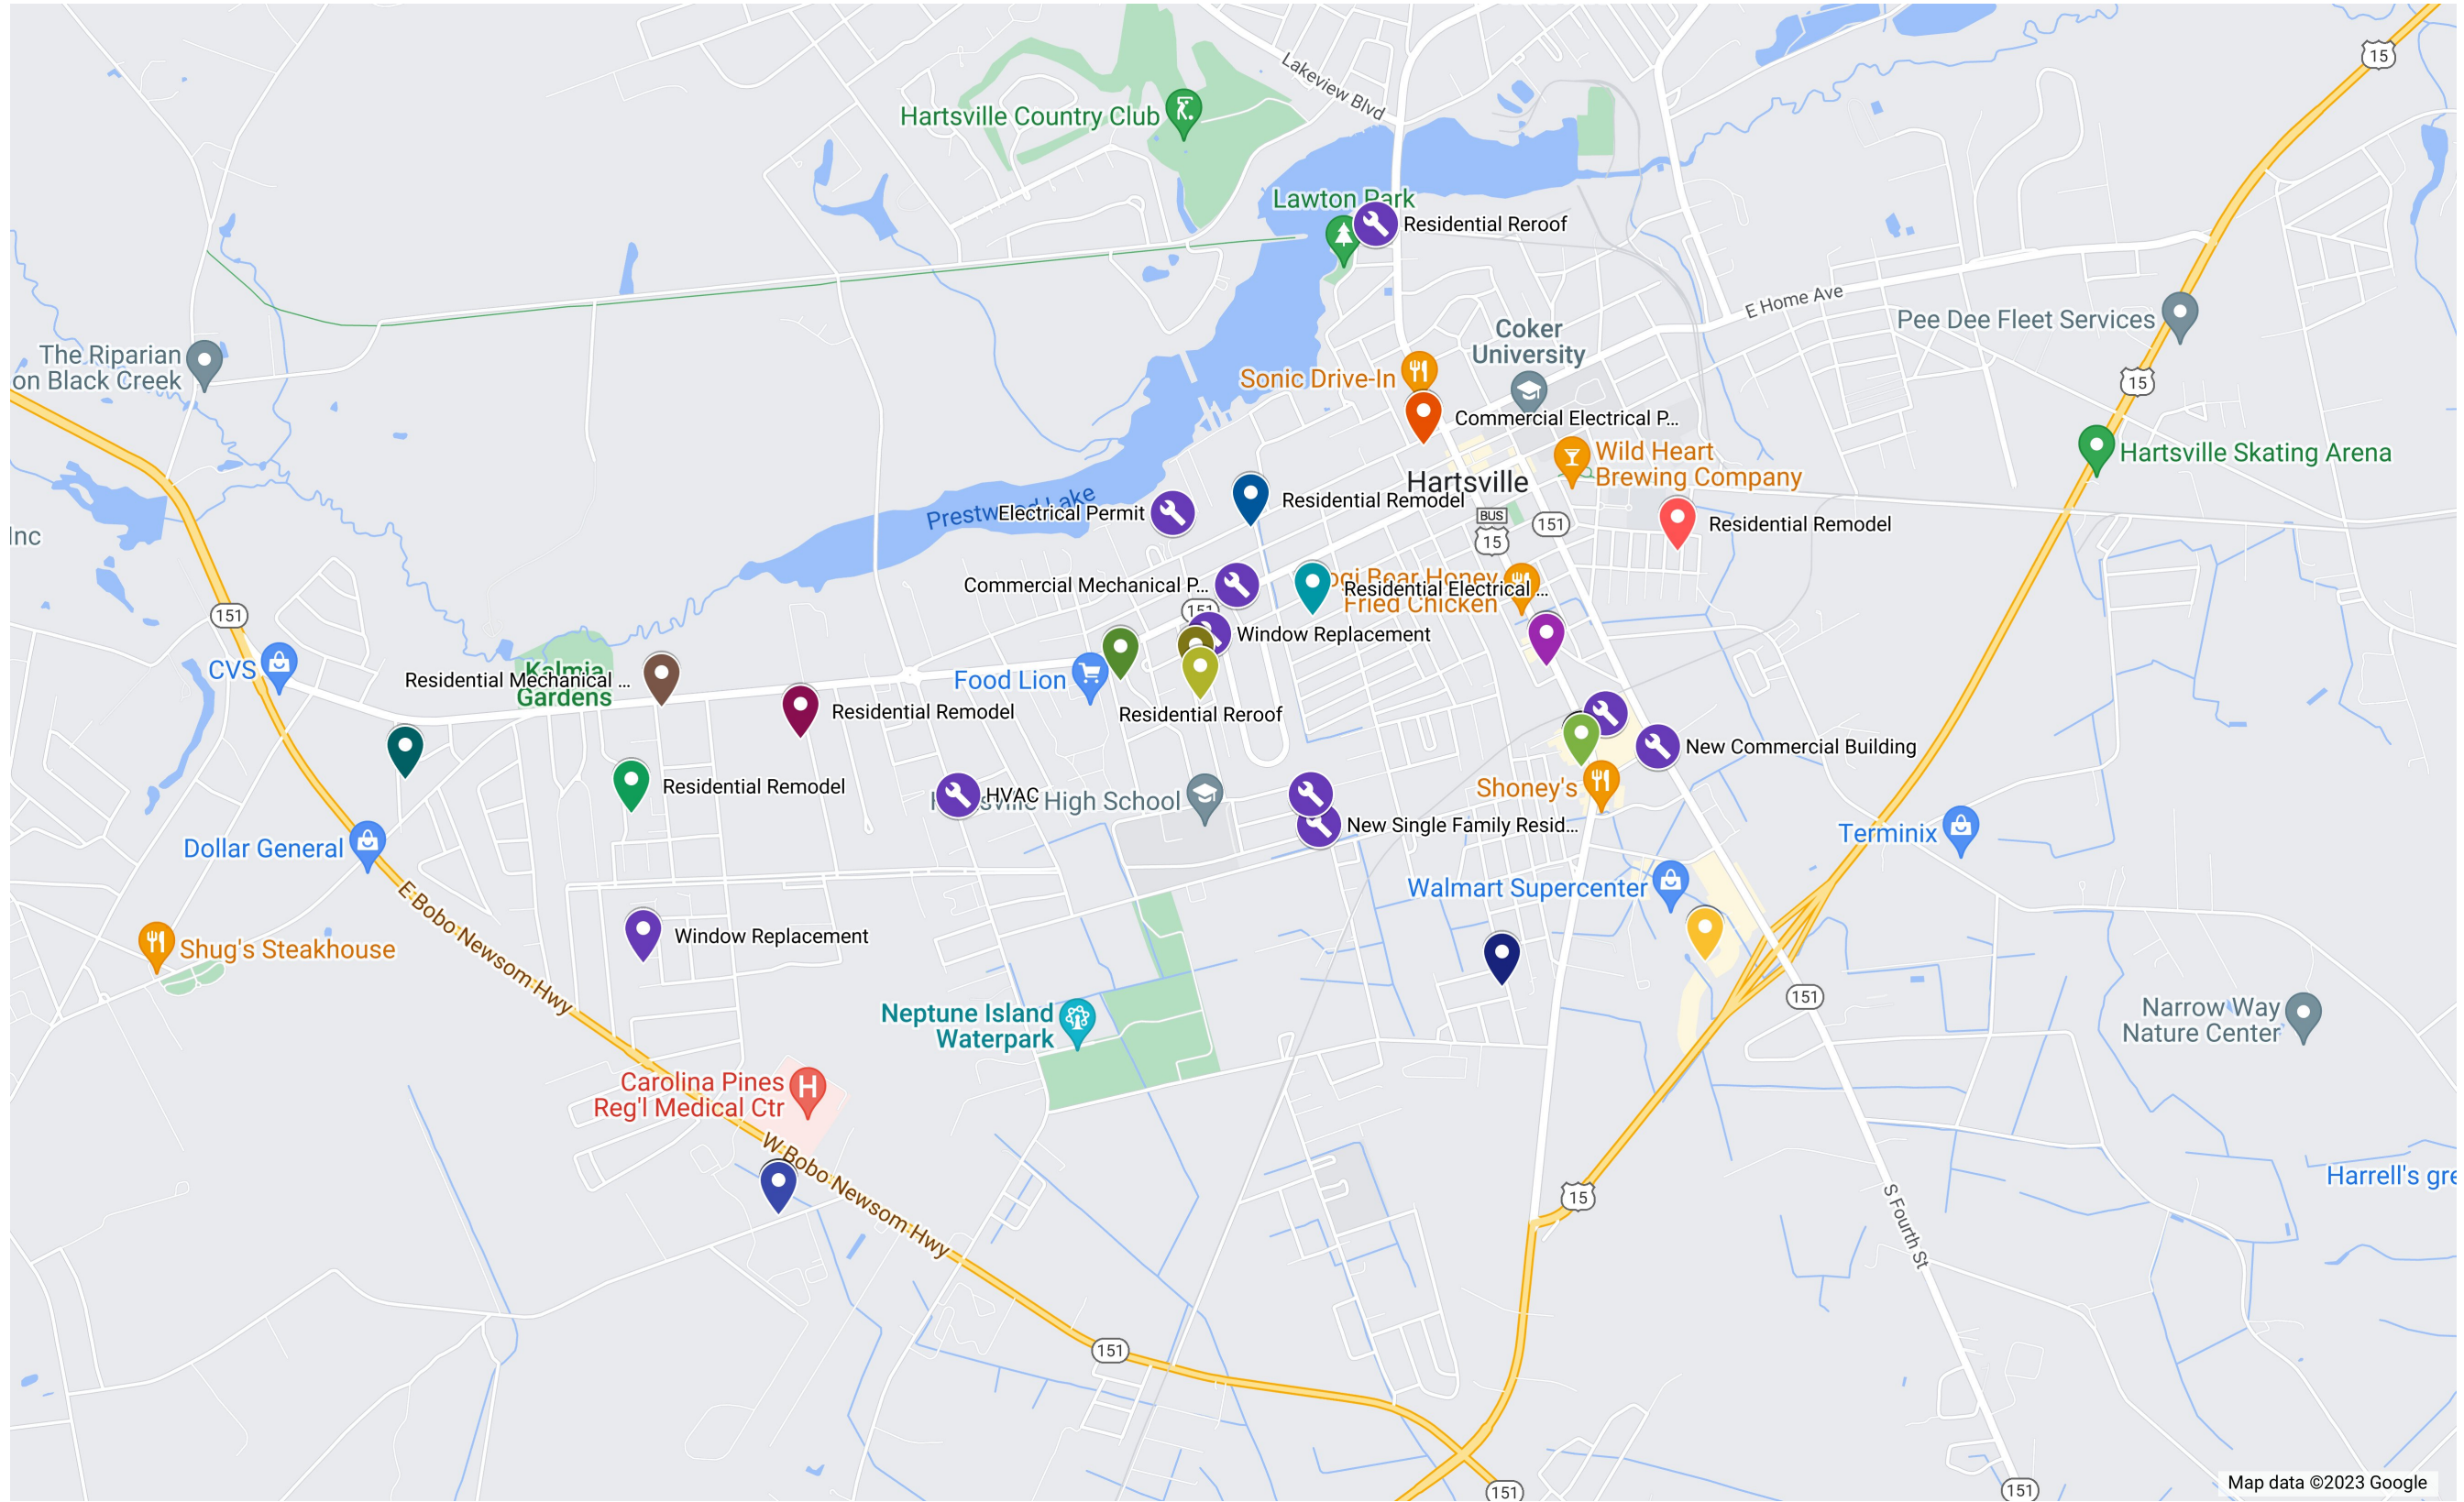

# Permit Activity Map June 2023

Permit Map Table - Issued Permits  
June 23.csv

-  844 SOUTH FIFTH STREET,  
HARTSVILLE, SC 29550
-  1423 RETAIL ROW,  
HARTSVILLE, SC 29550
-  626 SOUTH FIFTH STREET,  
HARTSVILLE, SC 29550
-  117 GANDY DRIVE,  
HARTSVILLE, SC 29550
-  124 KALBER DRIVE,  
HARTSVILLE, SC 29550
-  125 WEST HOME AVENUE,  
HARTSVILLE, SC 29550
-  1310 EGRETS POINT,  
HARTSVILLE, SC 29550
-  1311 EGRETS POINT,  
HARTSVILLE, SC 29550
-  1320 EGRETS POINT,  
HARTSVILLE, SC 29550
-  1320 MYRTLE STREET,  
HARTSVILLE, SC 29550
-  1321 EGRETS POINT,  
HARTSVILLE, SC 29550
-  1421 WINYAH WAY,  
HARTSVILLE, SC 29550

Map data ©2023 Google

1425 WEST CAROLINA  
AVENUE, HARTSVILLE, SC  
29550

207 SUNSET DRIVE,  
HARTSVILLE, SC 29550

217 CANNON DRIVE,  
HARTSVILLE, SC 29550

309 CANNON DRIVE,  
HARTSVILLE, SC 29550

351 PINES DRIVE,  
HARTSVILLE, SC 29550

406 EMMARY STREET,  
HARTSVILLE, SC 29550

418 BELL AVENUE,  
HARTSVILLE, SC 29550

513 WEST HOME AVENUE,  
HARTSVILLE, SC 29550

Mechanical/Electrical/Plumbi...

---