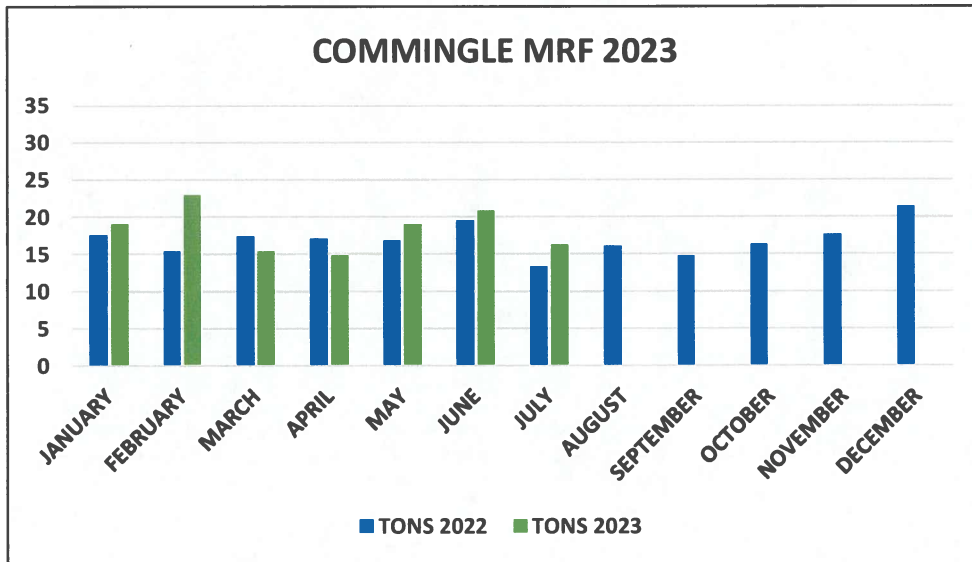

### RESIDENTIAL GARBAGE 2023

<u>MONTH</u>	<u>TONS 2022</u>	<u>TONS 2023</u>	<u>GAIN/LOSS</u>
JANUARY	181.95	182.75	0.8
FEBRUARY	141.85	151.51	9.66
MARCH	187.37	177.38	-9.99
APRIL	183.44	160.31	-23.13
MAY	171.54	179.03	7.49
JUNE	171.89	168.46	-3.43
JULY	180.31	157.51	-22.8
AUGUST	171.03		
SEPTEMBER	167.38		
OCTOBER	157.42		
NOVEMBER	164.46		
DECEMBER	174.7		
TOTALS	2053.34	1176.95	-41.4

**Departmental Report: Environmental Services**

**COMMINGLE MRF 2023**

<u>MONTH</u>	<u>TONS 2022</u>	<u>TONS 2023</u>	<u>GAIN/LOSS</u>
JANUARY	17.56	19.01	1.45
FEBRUARY	15.33	22.97	7.64
MARCH	17.35	15.37	-1.98
APRIL	17.04	14.9	-2.14
MAY	16.84	18.97	2.13
JUNE	19.51	20.79	1.28
JULY	13.3	16.26	2.96
AUGUST	16.06		
SEPTEMBER	14.82		
OCTOBER	16.32		
NOVEMBER	17.69		
DECEMBER	21.37		
TOTALS	203.19	128.27	11.34