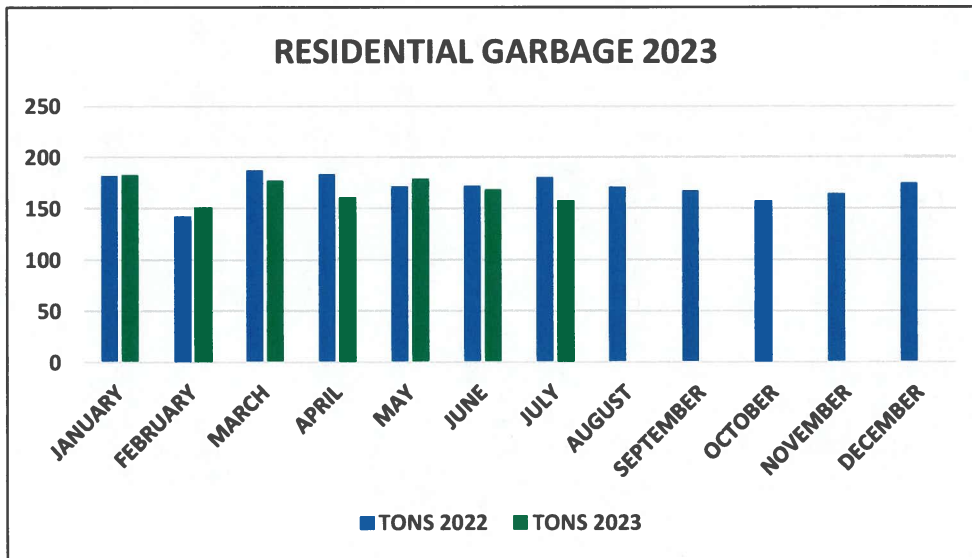

Departmental Report: Environmental Services

RESIDENTIAL GARBAGE 2023

<u>MONTH</u>	<u>TONS 2022</u>	<u>TONS 2023</u>	<u>GAIN/LOSS</u>
JANUARY	181.95	182.75	0.8
FEBRUARY	141.85	151.51	9.66
MARCH	187.37	177.38	-9.99
APRIL	183.44	160.31	-23.13
MAY	171.54	179.03	7.49
JUNE	171.89	168.46	-3.43
JULY	180.31	157.51	-22.8
AUGUST	171.03		
SEPTEMBER	167.38		
OCTOBER	157.42		
NOVEMBER	164.46		
DECEMBER	174.7		
TOTALS	2053.34	1176.95	-41.4