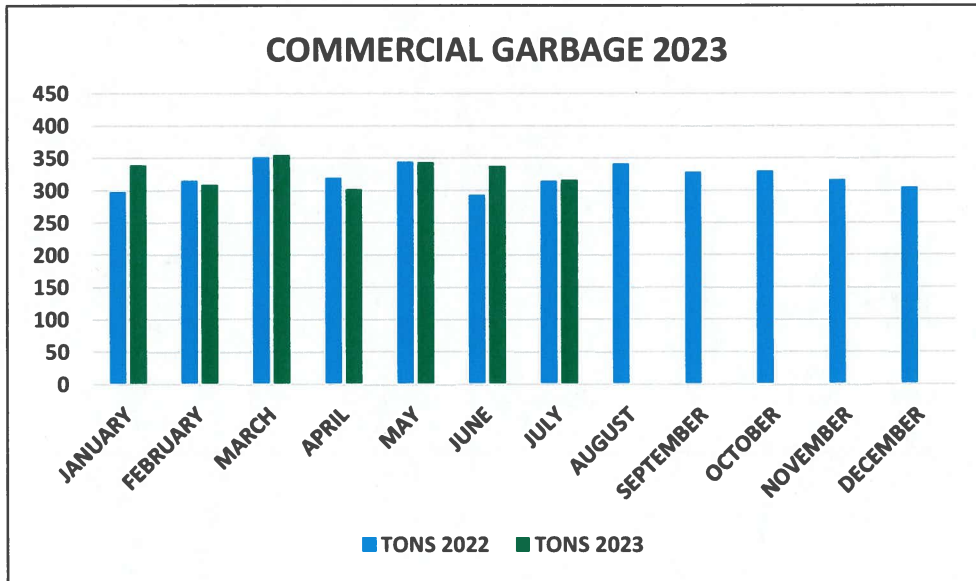

**Monthly Departmental Report: Environmental Services**

**July**

**2023**

**Departmental Report: Environmental Services**

**COMMERCIAL GARBAGE 2023**

<u>MONTH</u>	<u>TONS 2022</u>	<u>TONS 2023</u>	<u>GAIN/LOSS</u>
JANUARY	297.7	338.98	41.28
FEBRUARY	315.31	308.54	-6.77
MARCH	351.51	355	3.49
APRIL	319.66	302.06	-17.6
MAY	344.2	343.31	-0.89
JUNE	292.67	337.67	45
JULY	314.76	316.36	1.6
AUGUST	341.29		
SEPTEMBER	328.73		
OCTOBER	330.25		
NOVEMBER	316.67		
DECEMBER	304.72		
TOTALS	3857.47	2301.92	66.11