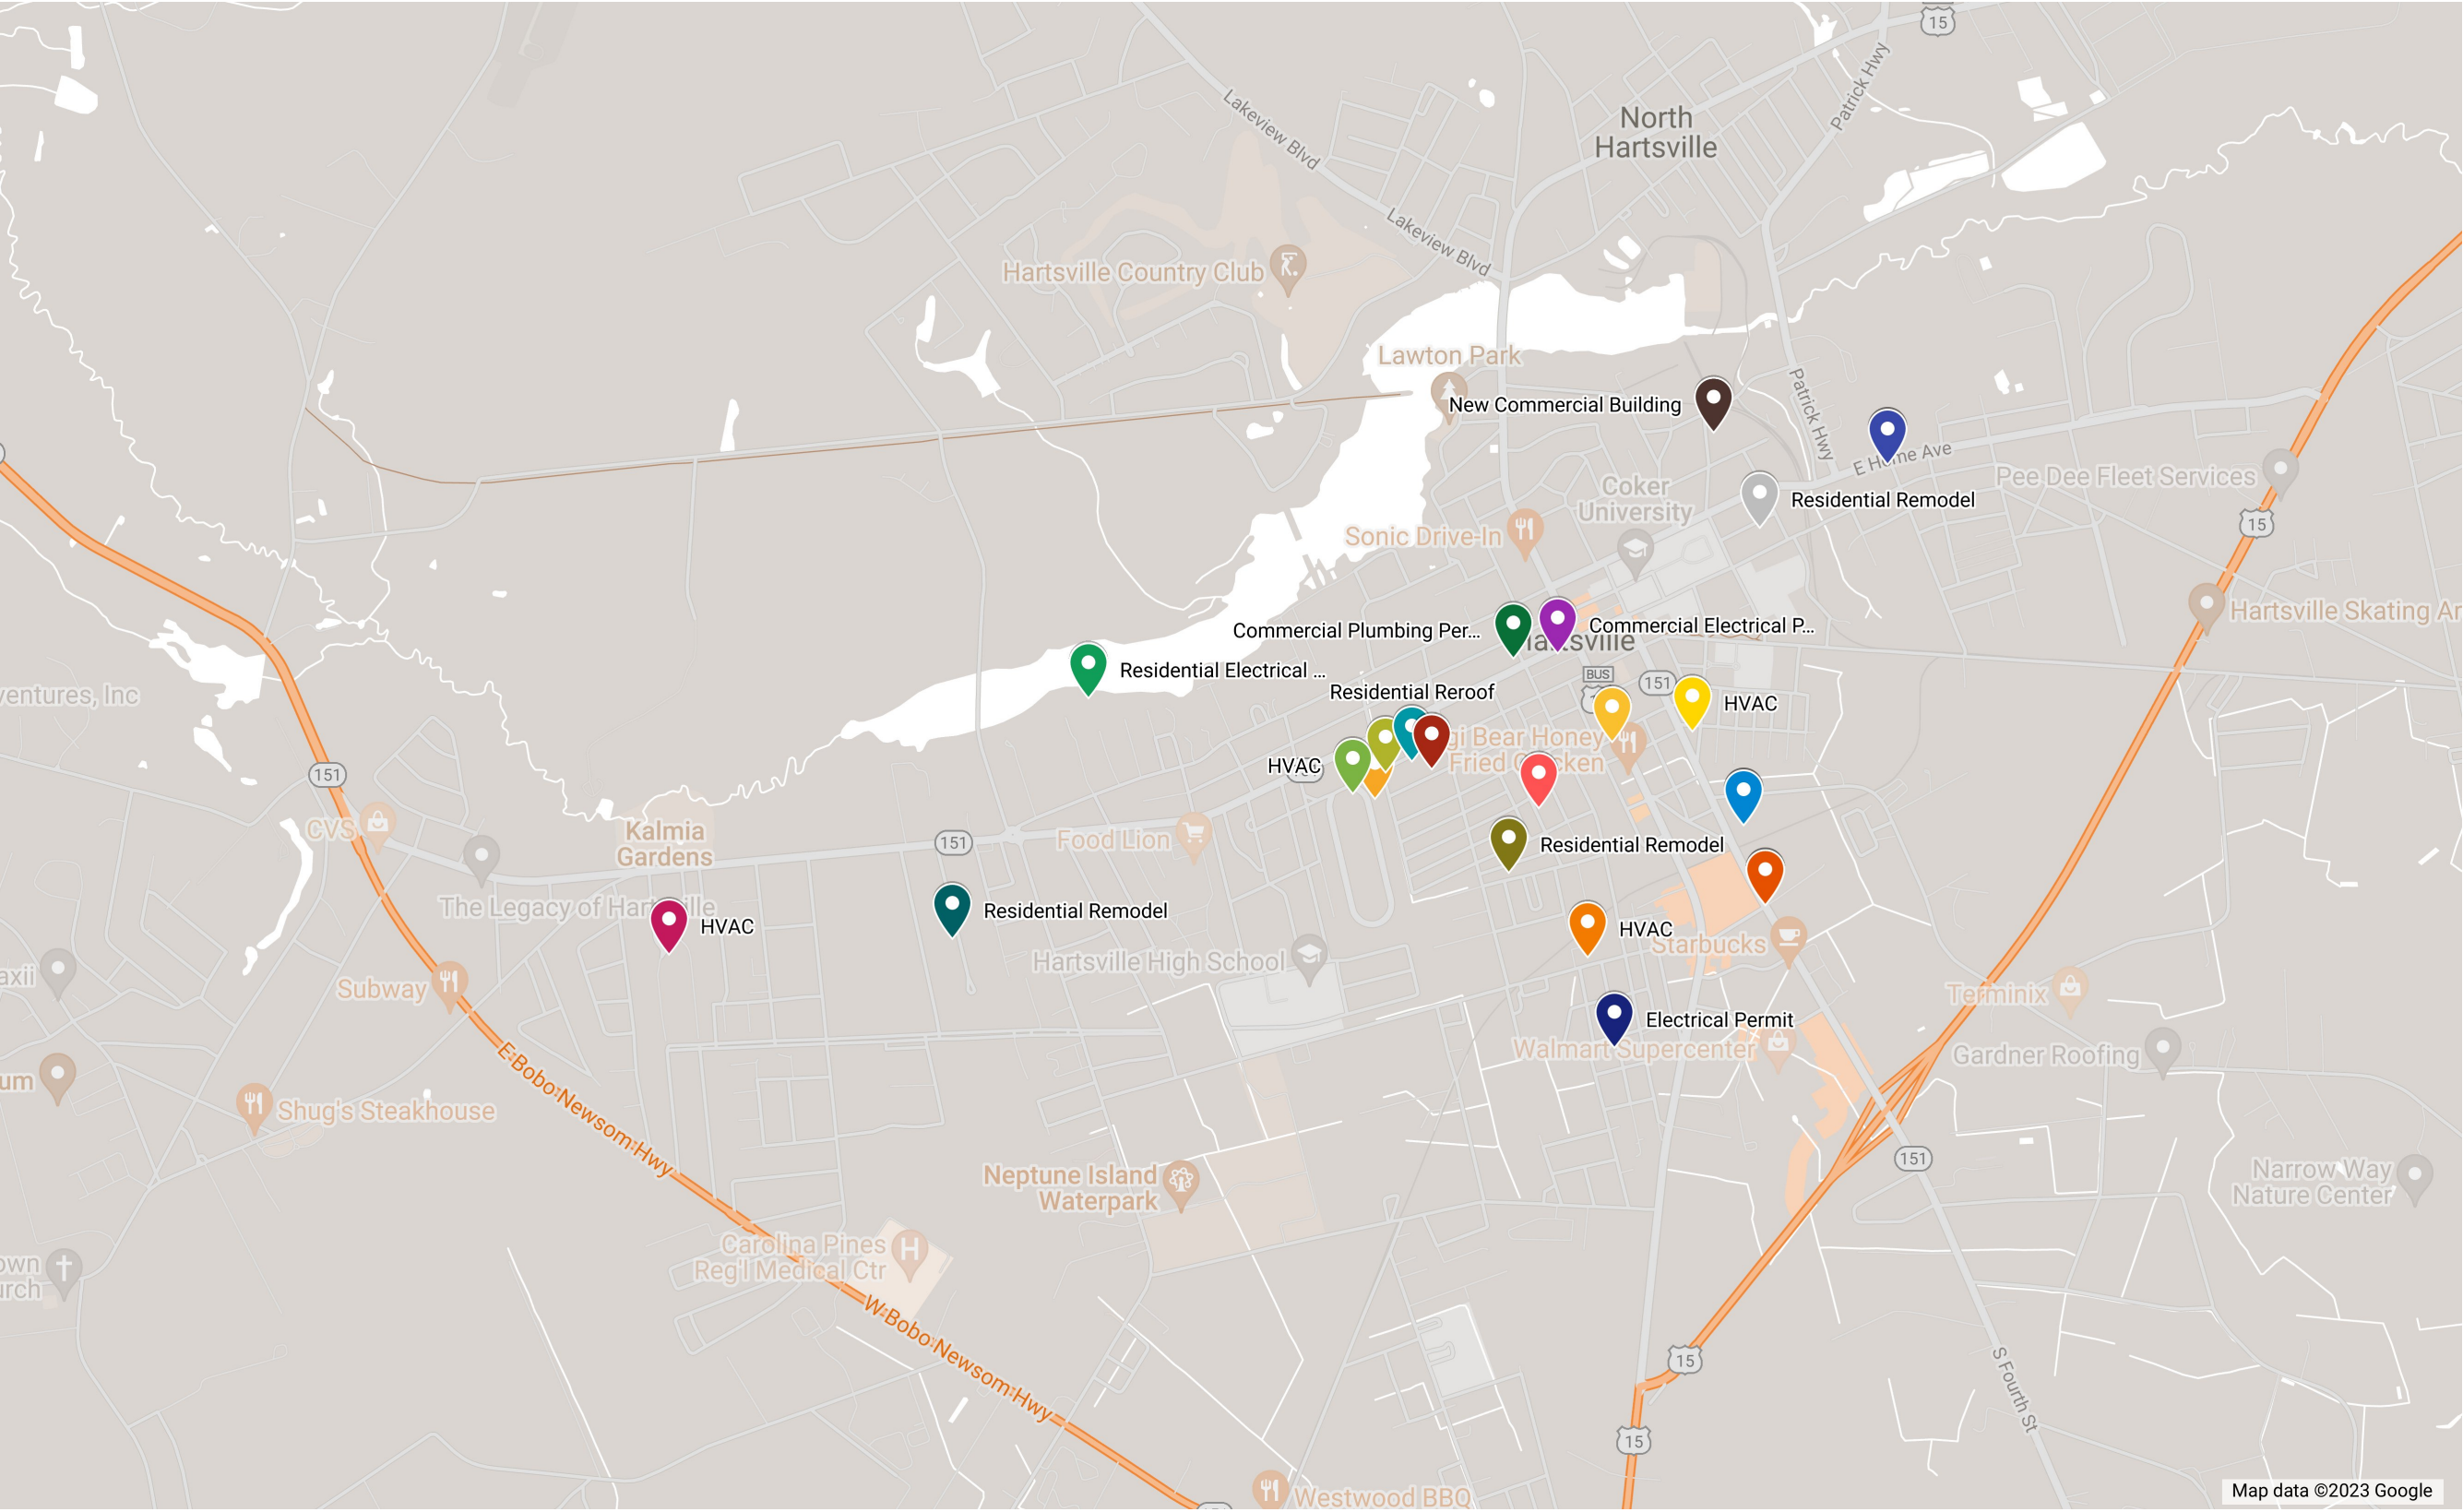

Permit Activity August 2023

August 2023 Map Permit Activity.xlsx

-  729 EAST HOME AVENUE, HARTSVILLE
-  739 SOUTH FOURTH STREET, HARTSVILLE
-  1 NORTH SECOND STREET, HARTSVILLE
-  1108 ROBINSON STREET, HARTSVILLE
-  125 WEST CAROLINA AVENUE, HARTSVILLE
-  202 EAST RICHARDSON CIRCLE, HARTSVILLE
-  203 HOLLY DRIVE, HARTSVILLE
-  204 WEST CAROLINA AVENUE, HARTSVILLE
-  215 EAST RICHARDSON CIRCLE, HARTSVILLE
-  216 LORING DRIVE, HARTSVILLE
-  220 WASHINGTON STREET, HARTSVILLE
-  328 MARION AVENUE, HARTSVILLE

334 KINGS PLACE,
HARTSVILLE

370 E. WASHINGTON STREET,
HARTSVILLE

408 SOUTH FIFTH STREET,
HARTSVILLE

410 BELL AVENUE,
HARTSVILLE

421 MARLBORO AVENUE,
HARTSVILLE

437 MARLBORO AVENUE,
HARTSVILLE

501 SOUTH FOURTH STREET,
HARTSVILLE

507 RICE STREET,
HARTSVILLE

Other / No value
