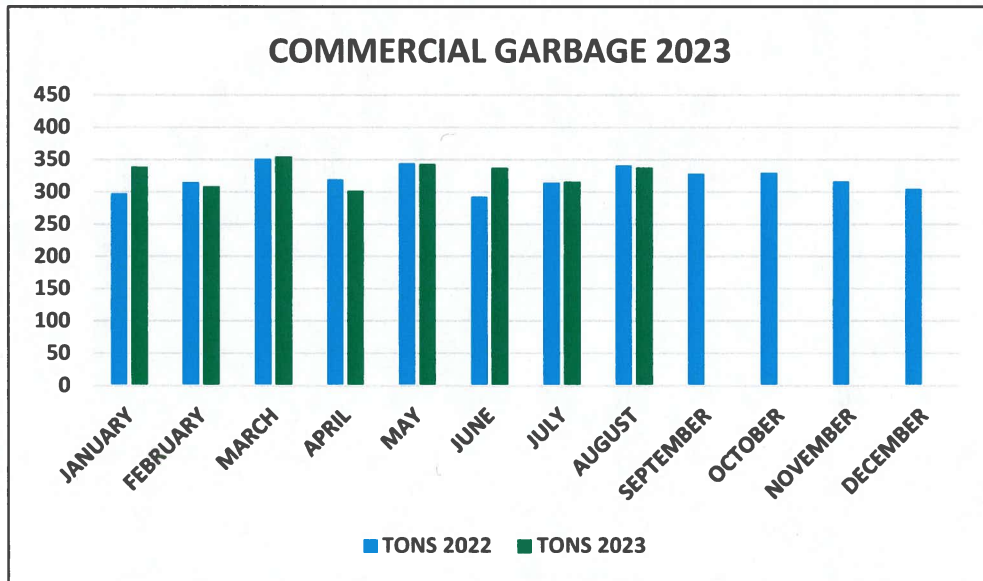

Departmental Report: Environmental Services

COMMERCIAL GARBAGE 2023

<u>MONTH</u>	<u>TONS 2022</u>	<u>TONS 2023</u>	<u>GAIN/LOSS</u>
JANUARY	297.7	338.98	41.28
FEBRUARY	315.31	308.54	-6.77
MARCH	351.51	355	3.49
APRIL	319.66	302.06	-17.6
MAY	344.2	343.31	-0.89
JUNE	292.67	337.67	45
JULY	314.76	316.36	1.6
AUGUST	341.29	338.14	-3.15
SEPTEMBER	328.73		
OCTOBER	330.25		
NOVEMBER	316.67		
DECEMBER	304.72		
TOTALS	3857.47	2640.06	62.96