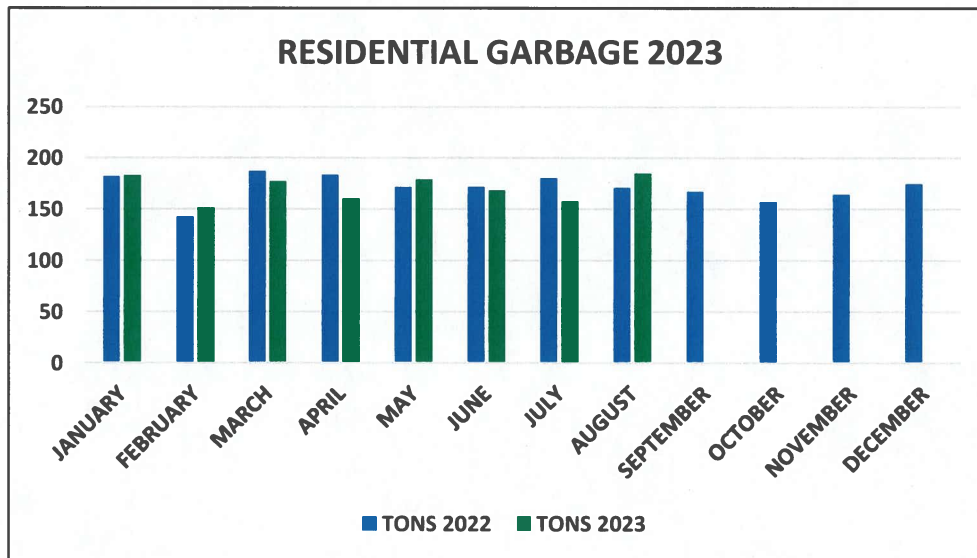

Departmental Report: Environmental Services

RESIDENTIAL GARBAGE 2023

<u>MONTH</u>	<u>TONS 2022</u>	<u>TONS 2023</u>	<u>GAIN/LOSS</u>
JANUARY	181.95	182.75	0.8
FEBRUARY	141.85	151.51	9.66
MARCH	187.37	177.38	-9.99
APRIL	183.44	160.31	-23.13
MAY	171.54	179.03	7.49
JUNE	171.89	168.46	-3.43
JULY	180.31	157.51	-22.8
AUGUST	171.03	185.09	14.06
SEPTEMBER	167.38		
OCTOBER	157.42		
NOVEMBER	164.46		
DECEMBER	174.7		
TOTALS	2053.34	1362.04	-27.34