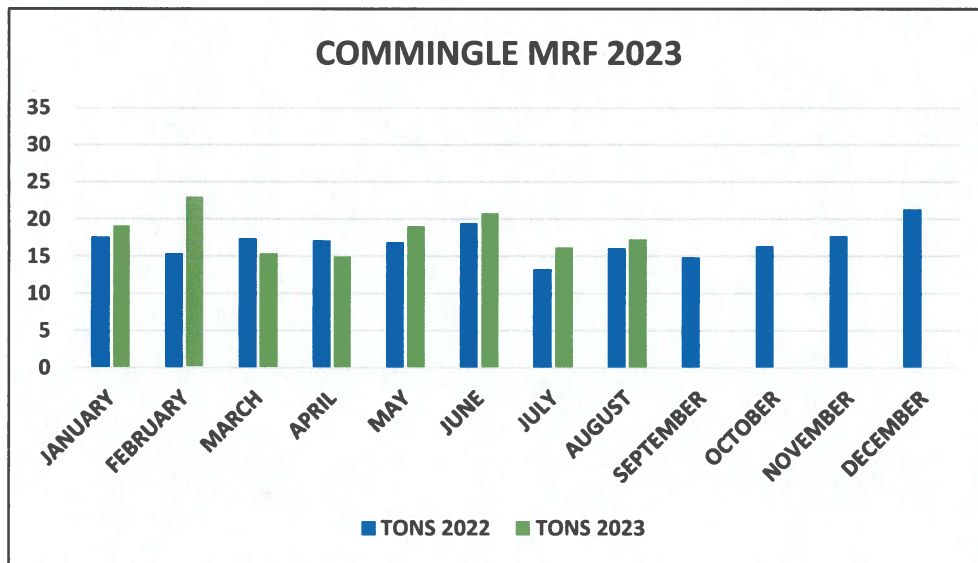

Departmental Report: Environmental Services

COMMINGLE MRF 2023

<u>MONTH</u>	<u>TONS 2022</u>	<u>TONS 2023</u>	<u>GAIN/LOSS</u>
JANUARY	17.56	19.01	1.45
FEBRUARY	15.33	22.97	7.64
MARCH	17.35	15.37	-1.98
APRIL	17.04	14.9	-2.14
MAY	16.84	18.97	2.13
JUNE	19.51	20.79	1.28
JULY	13.3	16.26	2.96
AUGUST	16.06	17.21	1.15
SEPTEMBER	14.82		
OCTOBER	16.32		
NOVEMBER	17.69		
DECEMBER	21.37		
TOTALS	203.19	145.48	12.49