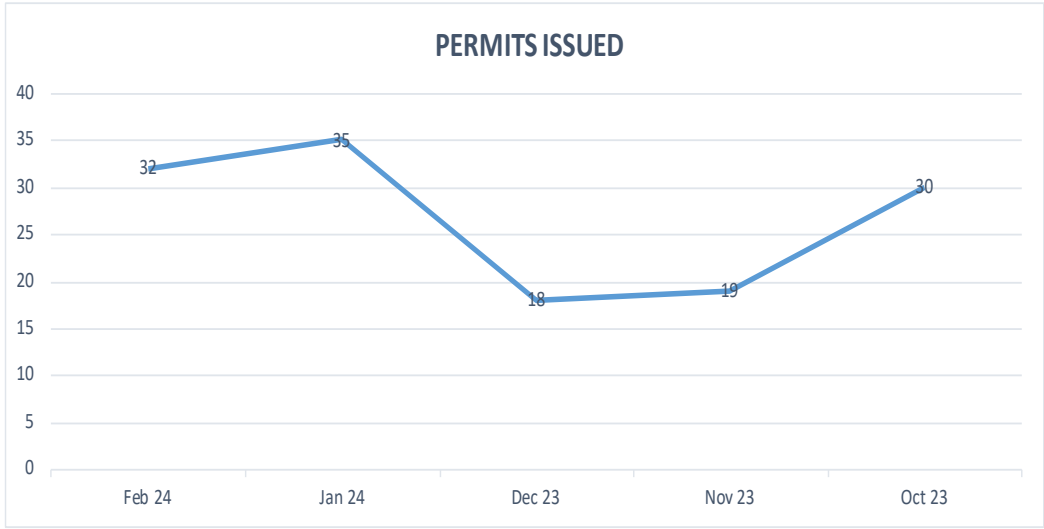

[Permit Activity Map \(link\)](#)

32 Permits were issued in the month of February!