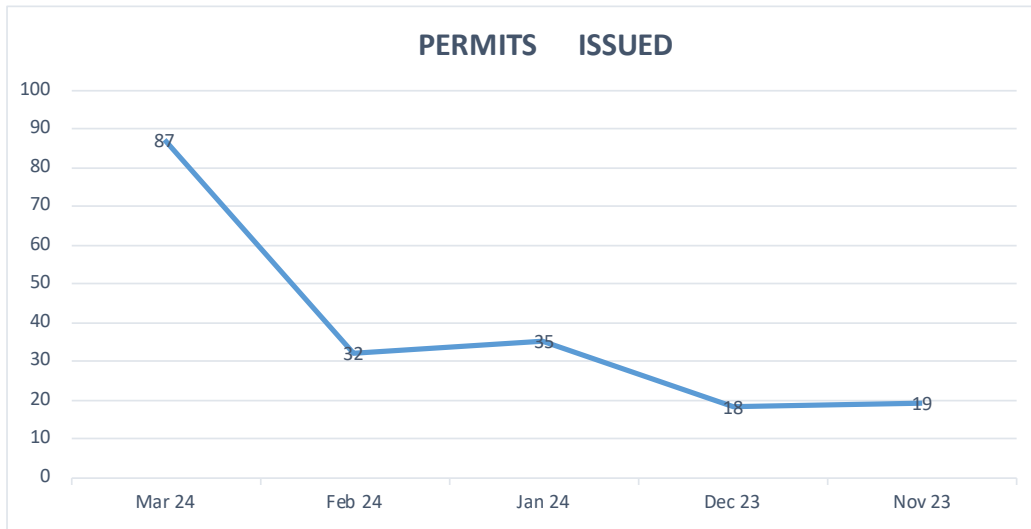

[Permit Activity Map \(link\)](#)

87 Permits were issued in the month of February!

ONLINE RESOURCES

Planning and Zoning Website: <https://www.hartsvillesc.gov/business-navigator/planning-and-zoning/>

SC Labor Licensing Regulation Lookup: <https://verify.llronline.com/LicLookup/LookupMain.aspx>